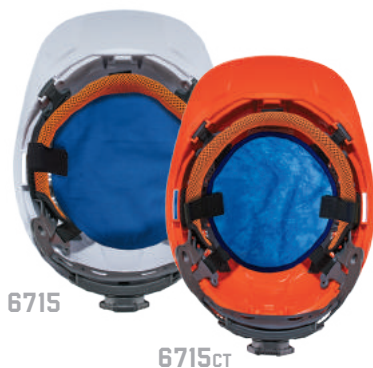

## 8973/8972/8975

SKULLERZ® VENTED HARD HATS AND SAFETY HELMETS

**BREATHABLE SUSPENSION**  
Open frame design improves air circulation

WATER + AIR ACTIVATED COOLING HEADWEAR

## 6717/6717<sub>FR</sub>/6717<sub>CT</sub>

CHILL-ITS® EVAPORATIVE COOLING HARD HAT PAD W/ NECK SHADE

- Protects neck from harmful UV rays
- Remains hydrated for up to 4 hours
- Reactivate by re-soaking

ITEM #	COLOR	SIZE
12336	Blue	Single
12657	Blue	Single
12596	Blue	Single

## 6715/6715<sub>CT</sub>

CHILL-ITS® EVAPORATIVE COOLING HARD HAT PAD

- Conveniently attaches to hard hat suspension headband
- Remains hydrated for up to 4 hours
- Reusable, just re-wet

ITEM #	COLOR	SIZE
12336	Blue	Single
12657	Blue	Single