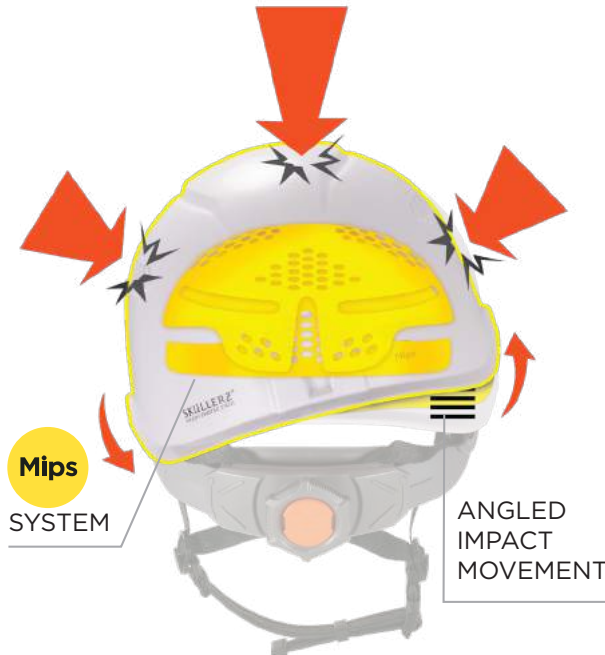

SKULLERZ®
HEAD PROTECTION

PROTECTION FROM EVERY ANGLE

Get enhanced protection from the dangerous impacts your brain bucket overlooks.

8974-MIPS®
CLASS E SAFETY HELMET WITH MIPS TECHNOLOGY

8975-MIPS®
CLASS C SAFETY HELMET WITH MIPS TECHNOLOGY

HOW Mips WORKS

Mips® Elevate helps reduce traumatic brain injuries caused by angled impacts to the head – a danger not tested for in current hard hat & safety helmet standards. Upon impact, this light-weight, unobtrusive layer slides in all directions to redirect rotational energy that otherwise could be transferred to the head and lead to tearing of the brain.